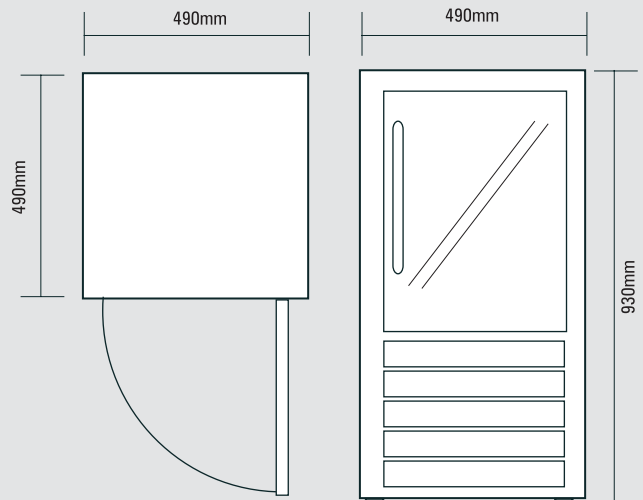

Digital Temperature control

LED lighting

Adjustable shelf clips

CT0080G4W	
Bromic Part Number	3735115
Capacity - Gross (litres)	78L
Dimensions (mm)	428w x 386d x 960h
Depth dimensions exclude handle protrusion	
Temperature range (°C)	+1 to +10°C
Max. ambient temp °C/RH%	32°C/60%
Refrigeration Power (watts)	164W
Current (Amps)	0.9A
Interior light	4 x LED vertical
Lightbox	No
Door	Flat glass
Door lock	Yes
Temperature controller	Digital
Number of shelves (incl. base)	4
Gross weight (kg)	36kg
Refrigerant	R134a
Colour	White

WARRANTY 1 yr PARTS
1 yr LABOUR

CT0080G4LW	
Bromic Part Number	3735131
Capacity - Gross (litres)	78L
Dimensions (mm)	428w x 386d x 1100h
Depth dimensions exclude handle protrusion	
Temperature range (°C)	+1 to +10°C
Max. ambient temp °C/RH%	32°C/60%
Refrigeration Power (watts)	164W
Current (Amps)	0.9A
Interior light	4 x LED vertical
Lightbox	Yes (fluorescent)
Door	Flat glass
Door lock	Yes
Temperature controller	Digital
Number of shelves (incl. base)	4
Gross weight (kg)	36.5kg
Refrigerant	R134a
Colour	White

LED lighting

CTF0100G4S

<i>Bromic Part Number</i>	3735142
<i>Capacity - Gross (litres)</i>	100L
<i>Dimensions (mm)</i>	490w x 490d x 930h
<i>Depth dimensions (d) exclude handle</i>	
<i>Temperature range (°C)</i>	-15 to -23°C
<i>Max. ambient temp °C/RH%</i>	32°C/60%
<i>Defrosting</i>	Manual
<i>Refrigeration Power (watts)</i>	215W
<i>Current (Amps)</i>	2.0A
<i>Door Material</i>	Triple glazed glass door
<i>Housing material</i>	4 sided triple glazed glass
<i>Temperature controller</i>	Digital
<i>Interior light</i>	2 x LED vertical
<i>Number of shelves</i>	3 fixed
<i>Gross weight (kg)</i>	76kg
<i>Refrigerant</i>	R134a
<i>Colour</i>	Silver